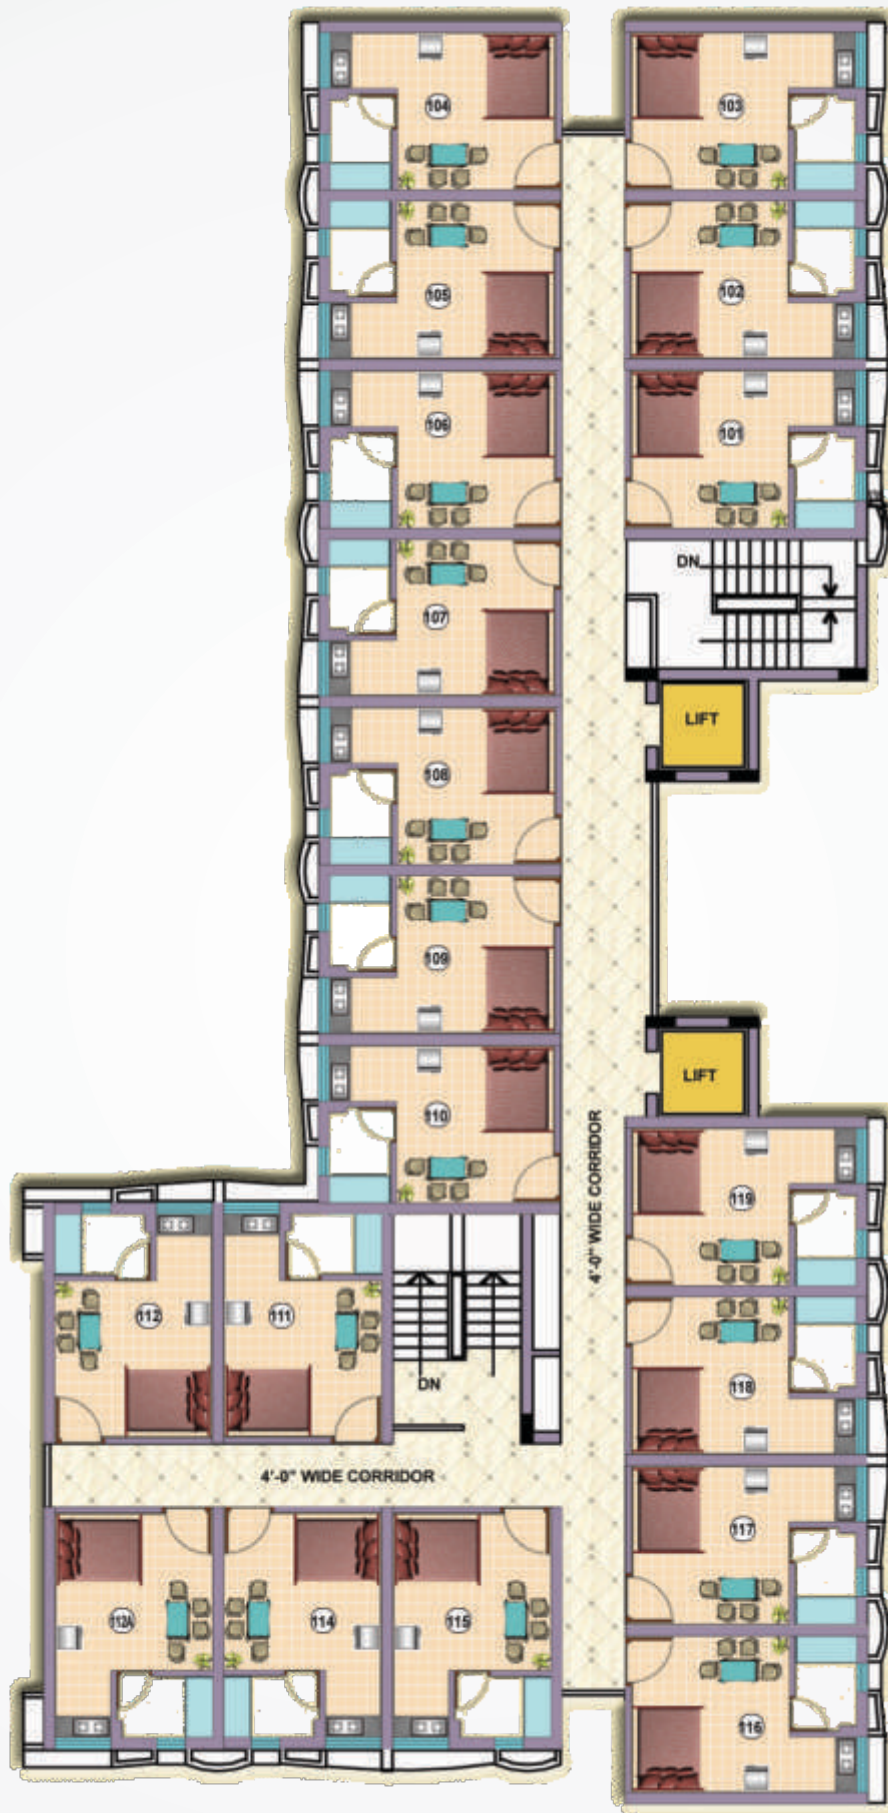

- Located at Faridabad Sector-86 - the most sought after address in the NCR
- Service personnel apartments with every conceivable amenity close at hand
- Picturesque set up with resort-like landscaping
- Vitrified tiles flooring throughout
- Round the Clock Water Supply
- Healthy pollution free environment
- Parks & Playground
- Power Back-up

Perspective view

Sample Apartment Ready

Actual Photographs of Service Personnel Apartment

*Allotment subject to terms and conditions

SERVICE PERSONNEL APARTMENTS AT OMAXE HEIGHTS FARIDABAD SECTOR-86

Specifications of Service Personnel Apartments

INDIVIDUAL UNIT PLAN
SUPER AREA - 300 sqft. APPROX

Site Layout - Omaxe Heights, Faridabad

Location Map - Omaxe Heights, Faridabad

Disclaimer: All plans details/specifications/impressions are indicative/tentative and subject to change.